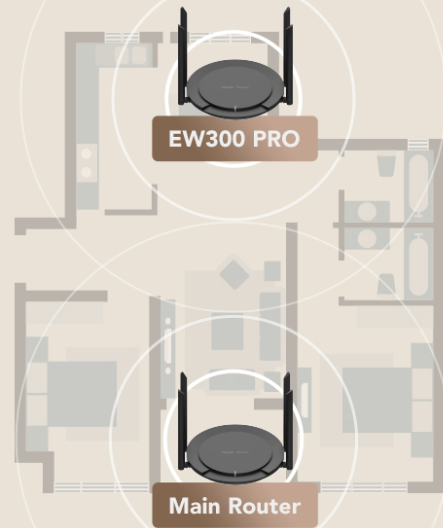

Repeater Mode