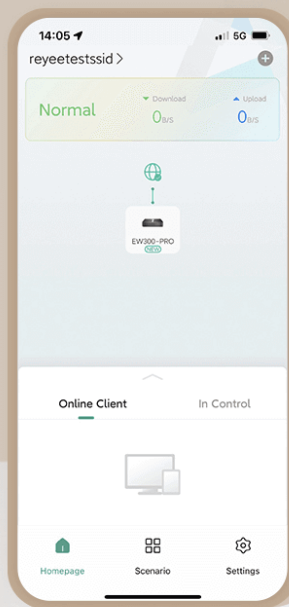

### WISP Mode

### Repeater Mode

## Easy Configuration, Easy Life

Newbie-friendly configuration,  
connect to the internet by a few clicks.

The smartphone screen shows the 'Scenario' page of the Reyee Router App. It features several control cards: 'Parental Control' (2 device(s) online; 1 in control), 'Guest Wi-Fi' (1 device(s), Open to all guests), 'Eco Mode' (Enabled), 'Smart Home' (1 device(s)), 'XPress' (Disabled), and 'Blacklist' (Disabled).

## Take Control of Your Home Network at Fingertips

Set up your home network in **Reyee Router App** in two minutes. More **Life-time Free** functions are waiting for you to Explore, Experience, Expect.