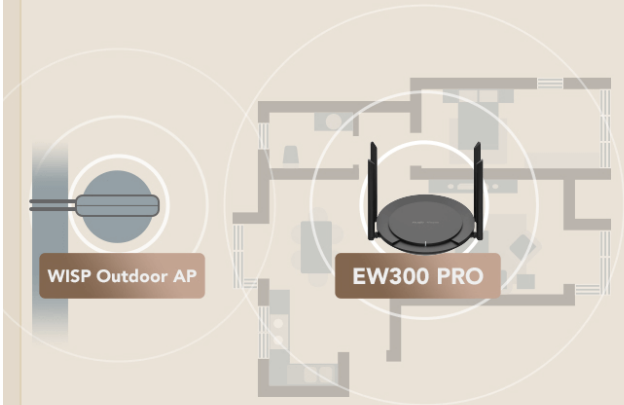

Highlight Features

WISP & Repeater Mode Supported

Newly-added WISP & Repeater mode can amplify Wi-Fi signals to wider range.
Enjoy whole-room WiFi coverage and lag free network.

WISP Mode