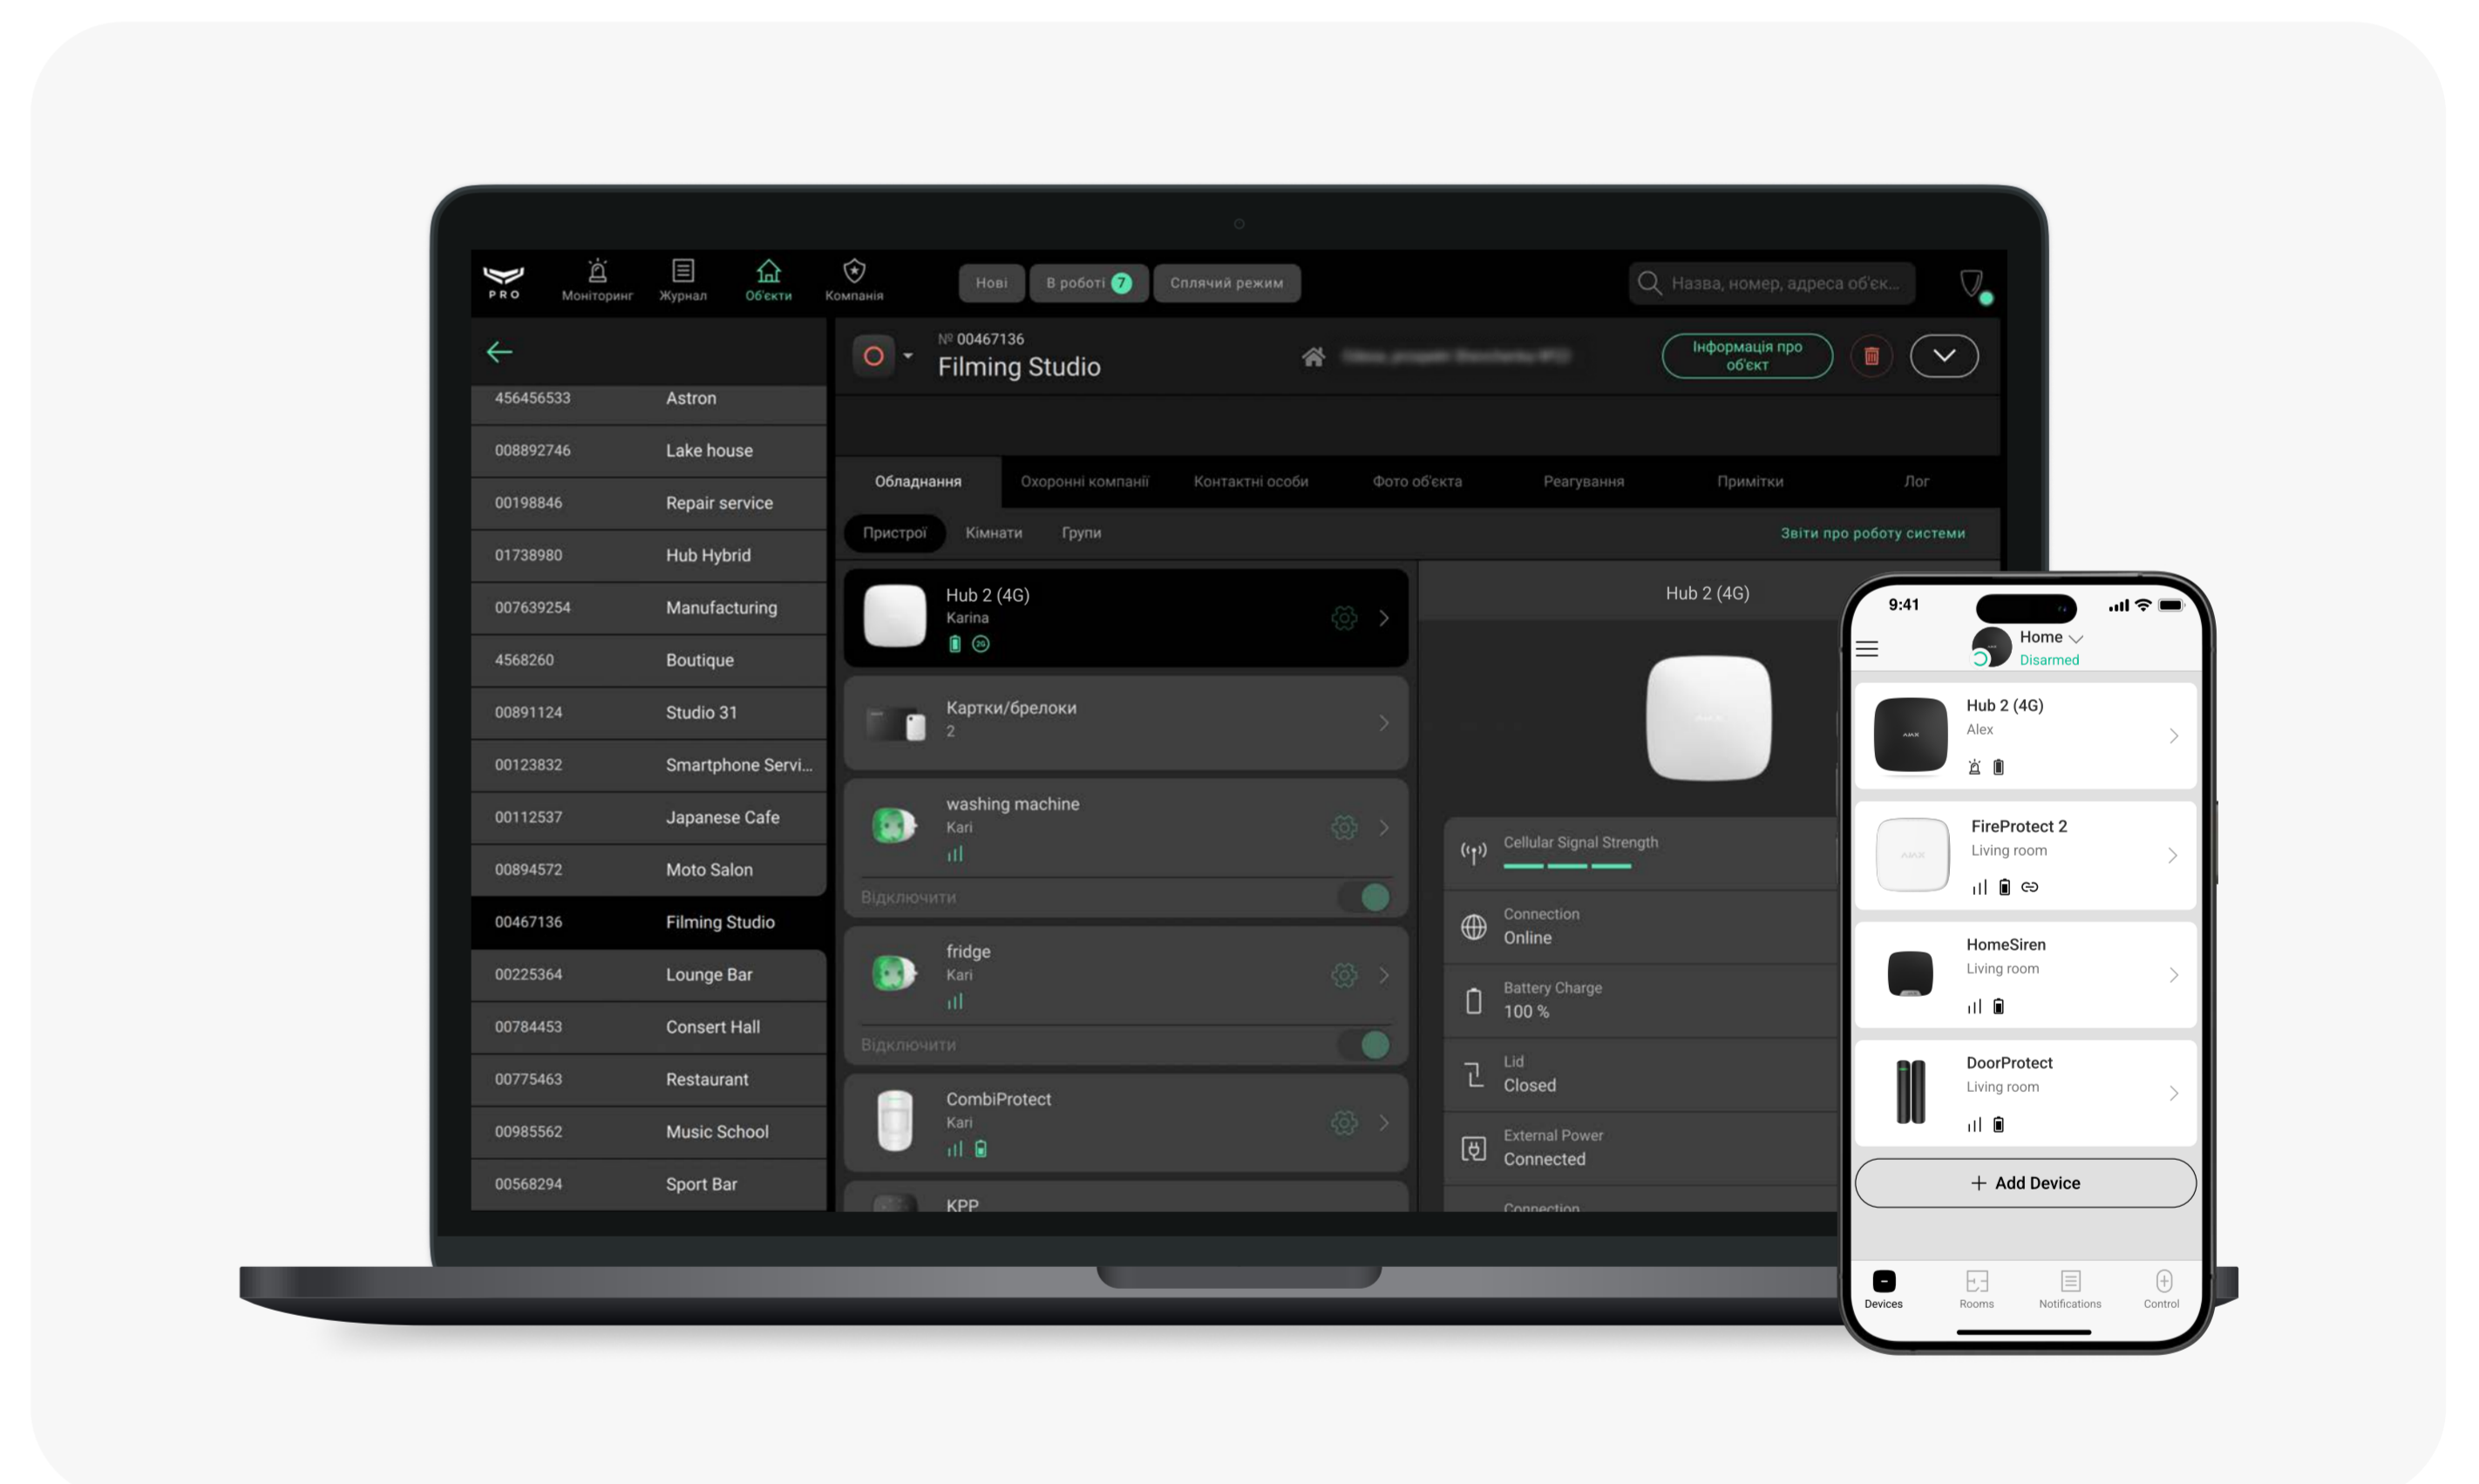

Guaranteed delivery of alarms and photos

An Ajax system uses two-way secure radio communication based on Jeweller and Wings proprietary protocols. Radio protocols work in parallel and focus on their function, guaranteeing instant data delivery despite weak signal and communication interruptions.

Encrypted two-way radio communication

Automatic power adjustment of radio transmitters

Frequency hopping against radio interference and signal interception

Notifications about jamming and connection loss