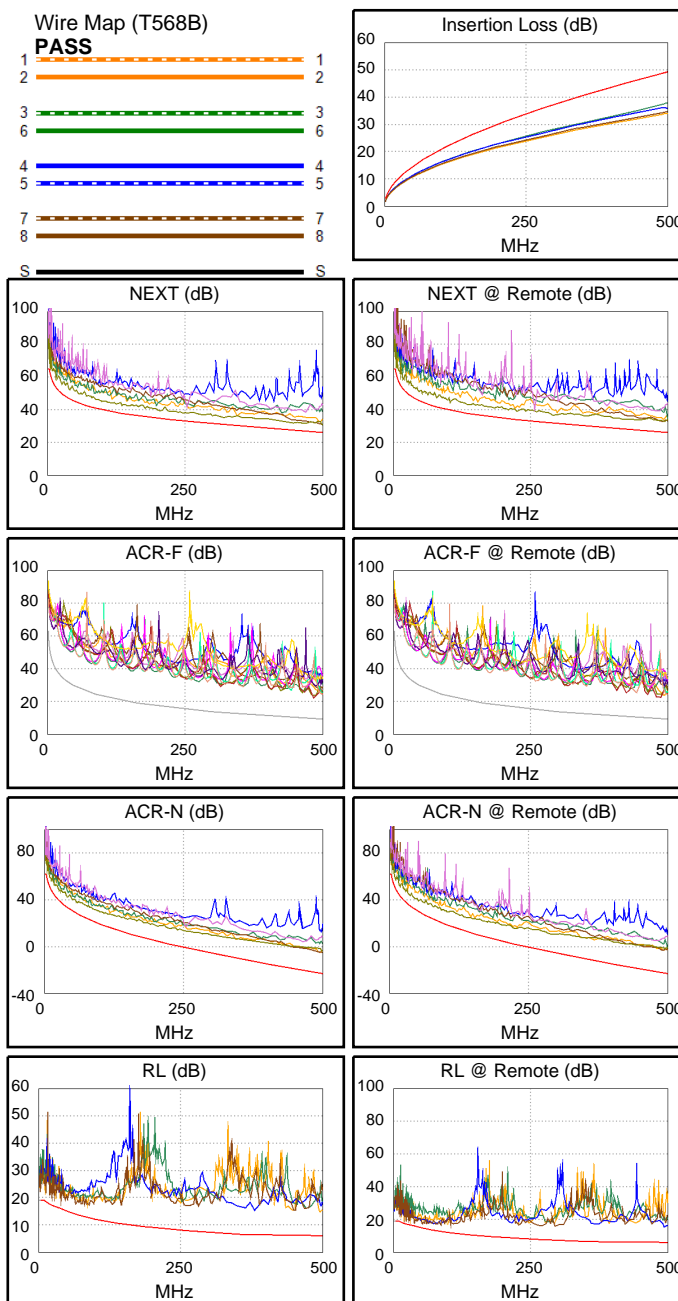

Cable ID: CAT7 S/FTP 7/0.12BC FUMAO Heise0.5m-2

Date / Time: 02/17/2020 12:28:42 PM

Headroom 3.9 dB (NEXT 36-78)

Test Limit: TIA Cat 6A Channel

Cable Type: Cat 7 S/FTP

NVP: 78.0%

Operator: GAO NIAN

Software Version: V6.2 Build 1

Limits Version: V7.2

Calibration Date:

Main (Module): 12/22/2017

Remote (Module): 12/22/2017

Test Summary: PASS

Model: DSX-5000

Main S/N: 2437428

Remote S/N: 2437020

Main Adapter: DSX-CHA004

Remote Adapter: DSX-CHA004

Length (ft), Limit 328	[Pair 78]	336
Prop. Delay (ns), Limit 555	[Pair 45]	473
Delay Skew (ns), Limit 50	[Pair 45]	35
Resistance (ohms)	[Pair 45]	14.58
Insertion Loss Margin (dB)	[Pair 36]	11.5
Frequency (MHz)	[Pair 36]	500.0
Limit (dB)	[Pair 36]	49.3

PASS	MAIN	SR	MAIN	SR
Worst Pair	45-36	45-36	45-36	45-36
ACR-F (dB)	12.6	12.8	12.6	12.8
Freq. (MHz)	484.0	486.0	484.0	486.0
Limit (dB)	9.6	9.5	9.6	9.5
Worst Pair	36	36	36	36
PS ACR-F (dB)	14.5	13.9	14.8	13.9
Freq. (MHz)	482.0	486.0	500.0	486.0
Limit (dB)	6.6	6.5	6.3	6.5